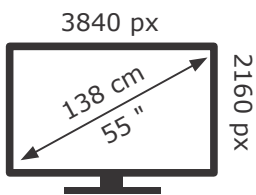

ENERG

HISENSE

55A63H

77 kWh/1000h

ABCDEF**G**

110 kWh/1000h

2019/2013